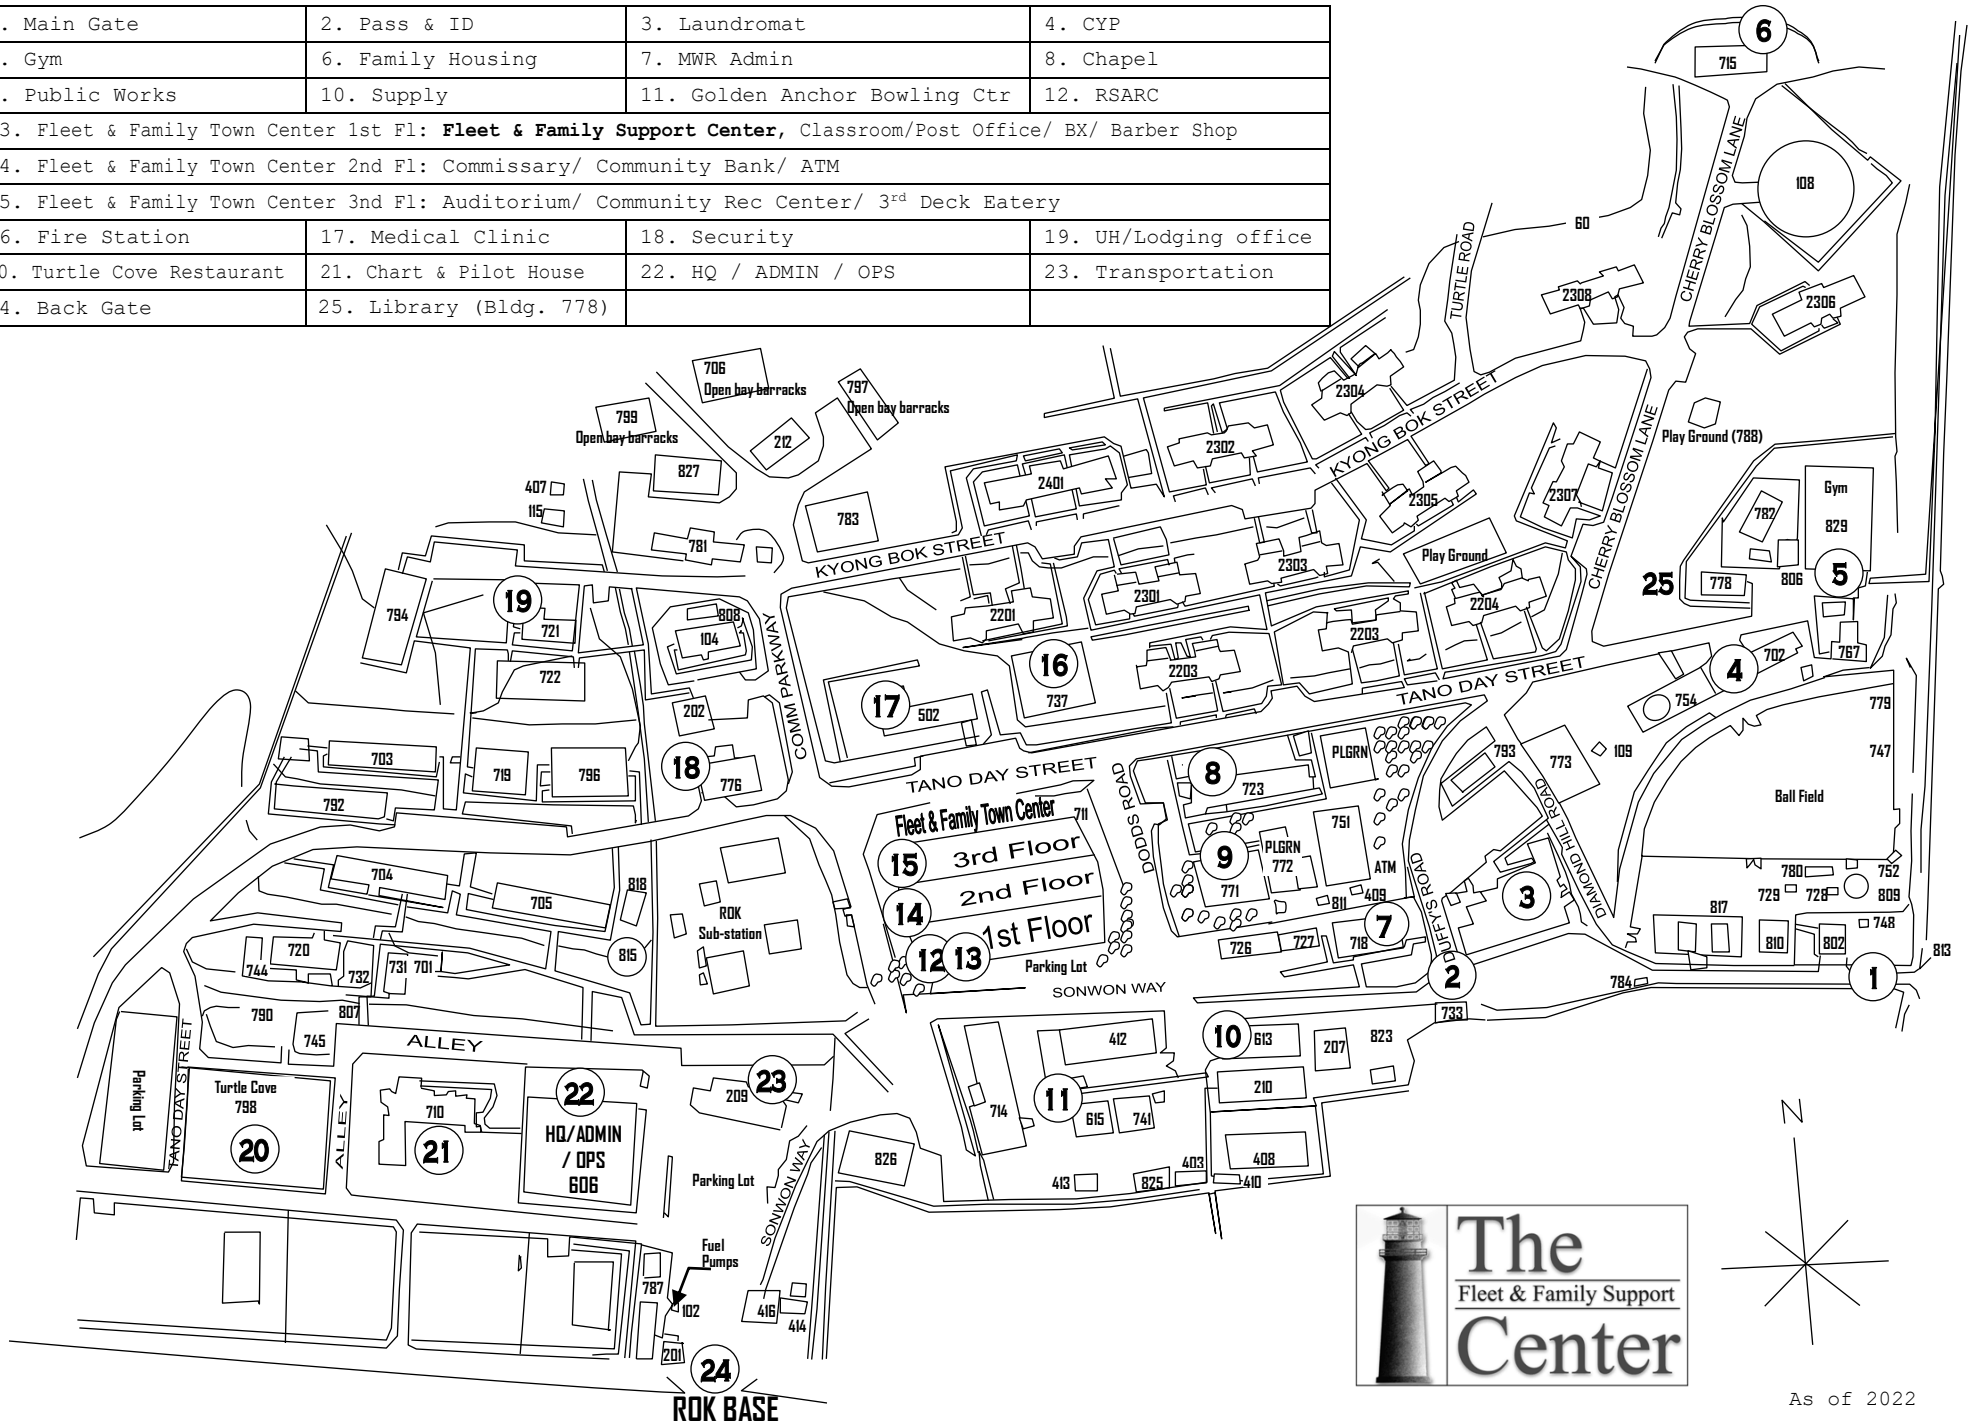

CFAC BASE MAP

1. Main Gate	2. Pass & ID	3. Laundromat	4. CYP
5. Gym	6. Family Housing	7. MWR Admin	8. Chapel
9. Public Works	10. Supply	11. Golden Anchor Bowling Ctr	12. RSARC
13. Fleet & Family Town Center 1st Fl: Fleet & Family Support Center , Classroom/Post Office/ BX/ Barber Shop			
14. Fleet & Family Town Center 2nd Fl: Commissary/ Community Bank/ ATM			
15. Fleet & Family Town Center 3rd Fl: Auditorium/ Community Rec Center/ 3 rd Deck Eatery			
16. Fire Station	17. Medical Clinic	18. Security	19. UH/Lodging office
20. Turtle Cove Restaurant	21. Chart & Pilot House	22. HQ / ADMIN / OPS	23. Transportation
24. Back Gate	25. Library (Bldg. 778)		